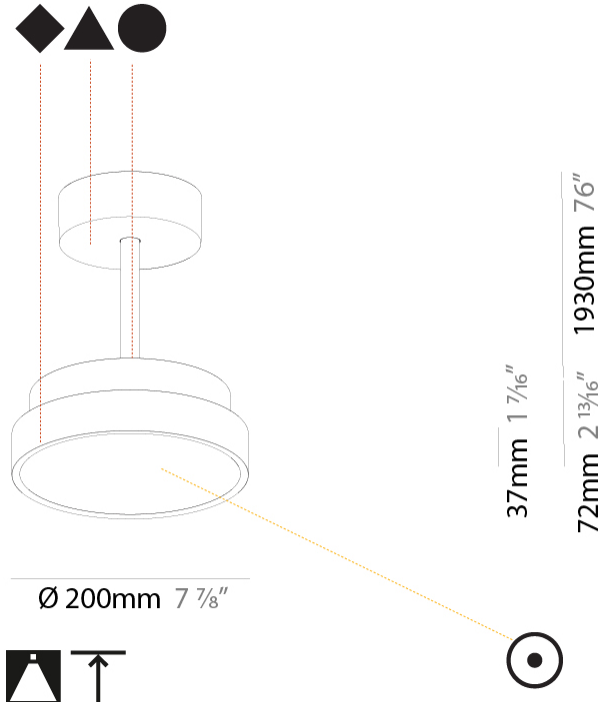

PROJECT	
TYPE	
SPECIFIER	
QUANTITY	
DATE	

SIGN DIVA TUBE SUSPENSION

A300019-

base number	LED Dimming	Color Temperature	Finishes (Diamond)	Finishes (Triangle)	Finishes (Circle)	Diffuser with Ring
-------------	-------------	-------------------	--------------------	---------------------	-------------------	--------------------

Shape: Round
Diameter (mm): 200
Diameter (in): 7 7/8
Height (mm): 72
Height (in): 2 13/16
Max. Overall Height (mm): 1972
Max. Overall Height (in): 77 5/8
Weight (kg): 1.648
Weight (lbs): 3.633
Diffuser: PMMA - Opal / Micro-Prism / Sparkling Secret / Vintage Industrial
Fixture Finish: SSR / BKV / CWI / CRY / HAB / UFT / ITA / RUA / FTG / MYG / LOD / PUS / FRO / FUP / KIA / POP / BLS / SPG / MEY / GOH / CHC / COM / ABZ / JAG / OBR / MOS / ROR
Fixture Material: PMMA / Extruded Aluminum / Steel

Certified By: Certified for North American Standards
IP rating: IP20

SIGN DIVA TUBE SUSPENSION

A300019-

PROJECT
TYPE
SPECIFIER
QUANTITY
DATE

A

SIGN DIVA TUBE KORONA SUSPENSION

A300024-

base number LED Color Finishes Finishes Finishes Finish Diffuser
 Dimming Temperature (Diamond) (Triangle) (Circle)

PHYSICAL

Shape: Round
 Diameter (mm): 200
 Diameter (in): 7 7/8
 Height (mm): 86
 Height (in): 3 3/8
 Max. Overall Height (mm): 2016
 Max. Overall Height (in): 79 3/8
 Weight (kg): 1.789
 Weight (lbs): 3.944
 Diffuser: PMMA - Opal / Micro-Prism / Sparkling Secret / Vintage Industrial
 Fixture Finish: SSR / BKV / CWI / CRY / HAB / UFT / ITA / RUA / FTG / MYG / LOD / PUS / FRO / FUP / KIA / POP / BLS / SPG / MEY / GOH / CHC / COM / ABZ / JAG / OBR / MOS / ROR
 Fixture Material: PMMA / Extruded Aluminum / Steel